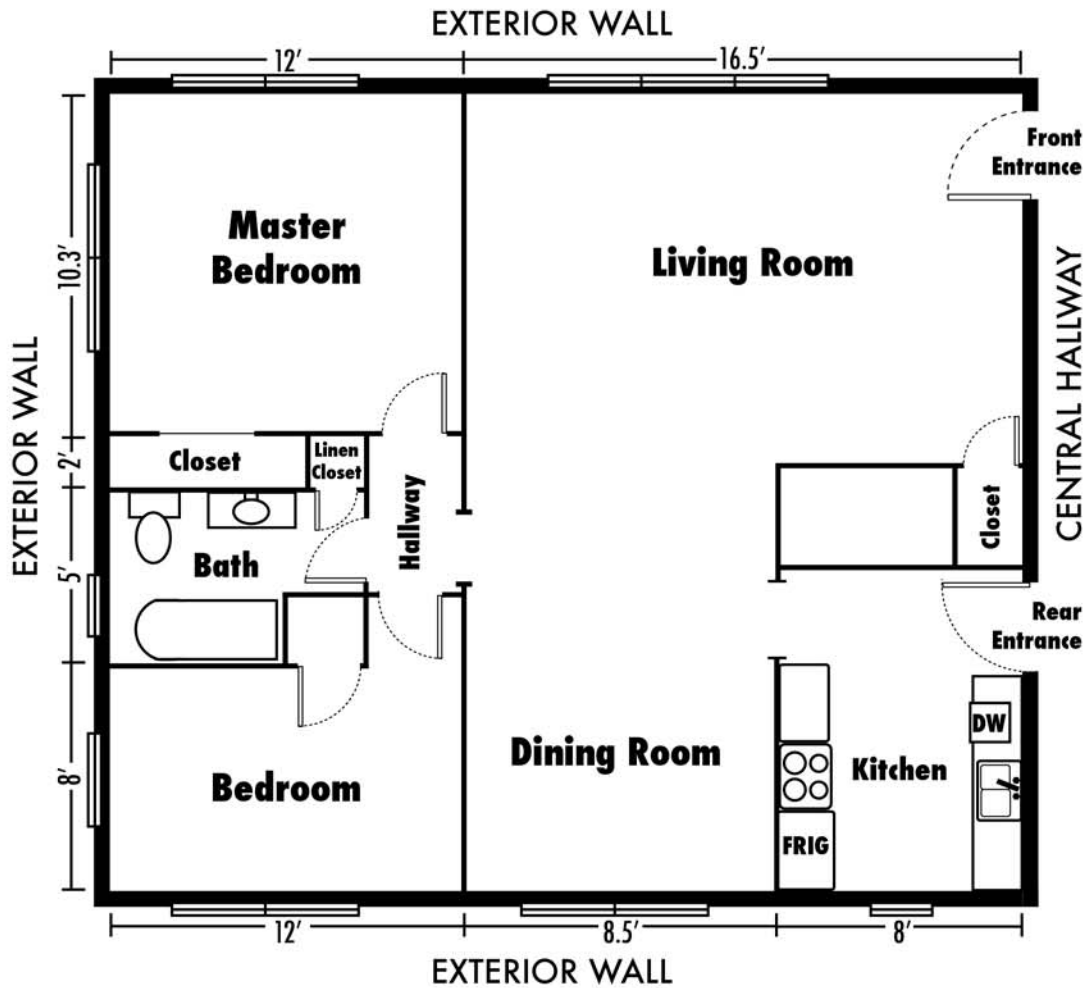

# HARVARD TERRACE

- Two Bedrooms
- Stainless Steel Appliances\*: Fridge, Range, Microwave & Dishwasher
- Granite Countertops\*
- Custom Wood Cabinets\*
- Private Laundry Rooms with Washer/Dryer Hook Ups\*
- Contemporary Brushed Nickel Fixtures\*
- Ceramic Tiled Kitchen & Bathroom\*
- 14 Windows
- Easy Access to BA Expressway
- Original Oak Hardwood Floors\*\*
- No Common Walls
- Ceiling Fans
- Central Air/Heat
- Covered Parking
- Quiet Living Community
- Close to Utica Square & Cherry Street Shops & Restaurants
- Spacious, Beautifully Landscaped Grounds
- Pet Friendly